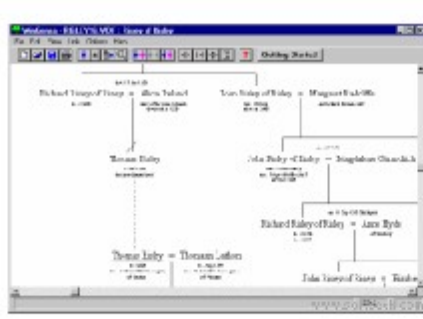

WinGenea

WinGenea

WinGenea allows you to store, display, and print family trees containing up to 32,000 individuals. WinGenea displays these individuals' relationships as a standard dropline chart, enabling you to draw three different versions of the chart for each data file and easily switch between them.

Wintree

Wintree

Wintree creates and prints family tree charts from GEDCOM data. The program produces two "full" chart styles (box charts and larger charts of 1,000 or more families) showing all blood relatives. It also offers single-page eight generation "birth brief" charts, and "selective ancestor" charts that trace descent in drop line format, 13 generations per page.