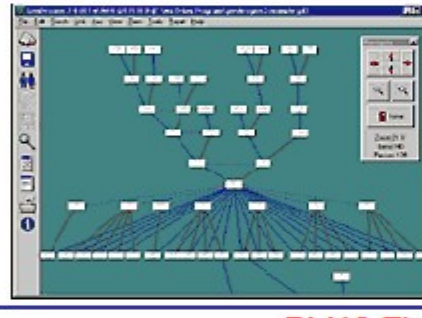

GenDesigner

GenDesigner is an easy-to-use application for creating, editing, and distributing family trees. You may include additional text and pictures for each person as well as distribute your genealogy tree on the Internet. A family tree example comes with the application.

PLUS These Additional Genealogy Programs:

Ages, Anquest, Birth, Brothers, Brother's Keeper, DYNAS-TREE, Eucalypt, Family Calendar, Family Tree, Family Frensly, Fzips, Family Tree, Ged2go, Ged2HTML, Ged2www, GedCom, GEDCOM Analyser, GEDCOM Viewer, Genealogical Companion, Genealogy Database, Genesis, Kindred Konnections, Kinship Archivist, Kith and Kin, Legacy, Parents & Winfamily!

EXTRA BONUS:

As if all this was not enough. We have also included **LINKS** to over 100,000 GENEALOGY SITES on this CD!

YOU GET IT ALL for Only $50

TERMS & CONDITIONS

Return Policy - Shipping & handling is not refundable. This item is for software. It has been especially compiled for its specialty content. This CD is guaranteed to work in your PC, but because it's software, all sales are final.

Shipping / Handling charges are not refundable.