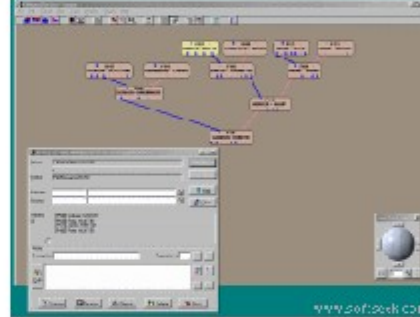

Here is just a small sample of what you get as bonus product in this package:

GenoPro

GenoPro

GenoPro is intuitively easy to learn, simple to use, yet capable to handle the most complex genealogy tree. GenoPro is for visualizing, editing and printing large genealogy trees. GenoPro allows you to distribute your genealogy tree on the Internet and supports scanned photos for everyone.

Kith and Kin Pro

Kith and Kin Pro

Kith and Kin Pro's graphical interface and powerful data management tools make it ideal for large or small family trees. Each family tree is stored in a relational database with a capacity of over 2,000 million records, and you can have as many databases as you like.

RootsView

RootsView

RootsView is a GEDCOM file viewer and a Web page generator that lets you view your genealogy data and share it with others. RootsView transforms your genealogy data into a hyperlinked document with graphics and personal photos ready to publish on the Internet or in a form easy to share with your family.

Tree Draw

Tree Draw

Tree Draw is a graphics editor for creating high-quality genealogical drop-line charts. Import descendant and ancestral trees from Kith and Kin files or PAF GEDCOM files created by other genealogy programs. TreeDraw converts these trees into easily edited chart elements which can then be re-formatted and re-arranged before storing and printing. By importing a combination of descendant and ancestral trees from one or more tree files, it is possible to build complex charts which can extend in any direction.