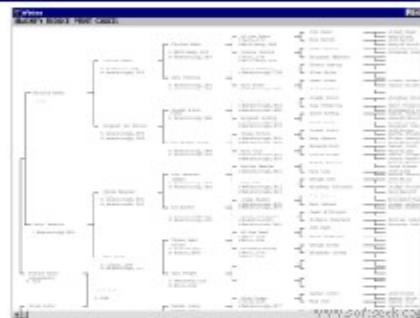

RootsView

RootsView

RootsView is a GEDCOM file viewer and a Web page generator that lets you view your genealogy data and share it with others. RootsView transforms your genealogy data into a hyperlinked document with graphics and personal photos ready to publish on the Internet or in a form easy to share with your family.

Tree Draw

Tree Draw

Tree Draw is a graphics editor for creating high-quality genealogical drop-line charts. Import descendant and ancestral trees from Kith and Kin files or PAF GEDCOM files created by other genealogy programs. TreeDraw converts these trees into easily edited chart elements which can then be re-formatted and re-arranged before storing and printing. By importing a combination of descendant and ancestral trees from one or more tree files, it is possible to build complex charts which can extend in any direction.

WinGenea

WinGenea

WinGenea allows you to store, display, and print family trees containing up to 32,000 individuals. WinGenea displays these individuals' relationships as a standard dropline chart, enabling you to draw three different versions of the chart for each data file and easily switch between them.

Wintree

Wintree

Wintree creates and prints family tree charts from GEDCOM data. The program produces two "full" chart styles (box charts and larger charts of 1,000 or more families) showing all blood relatives. It also offers single-page eight generation "birth brief" charts, and "selective ancestor" charts that trace descent in drop line format, 13 generations per page.