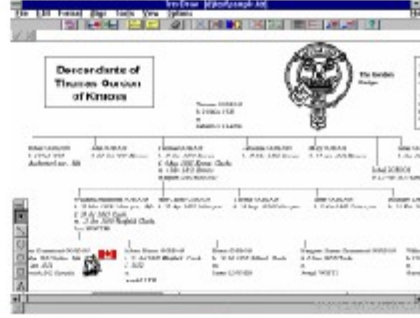

Kith and Kin Pro

Kith and Kin Pro

Kith and Kin Pro's graphical interface and powerful data management tools make it ideal for large or small family trees. Each family tree is stored in a relational database with a capacity of over 2,000 million records, and you can have as many databases as you like.

RootsView

RootsView

RootsView is a GEDCOM file viewer and a Web page generator that lets you view your genealogy data and share it with others. RootsView transforms your genealogy data into a hyperlinked document with graphics and personal photos ready to publish on the Internet or in a form easy to share with your family.

Tree Draw

Tree Draw

Tree Draw is a graphics editor for creating high-quality genealogical drop-line charts. Import descendant and ancestral trees from Kith and Kin files or PAF GEDCOM files created by other genealogy programs. TreeDraw converts these trees into easily edited chart elements which can then be re-formatted and re-arranged before storing and printing. By importing a combination of descendant and ancestral trees from one or more tree files, it is possible to build complex charts which can extend in any direction.