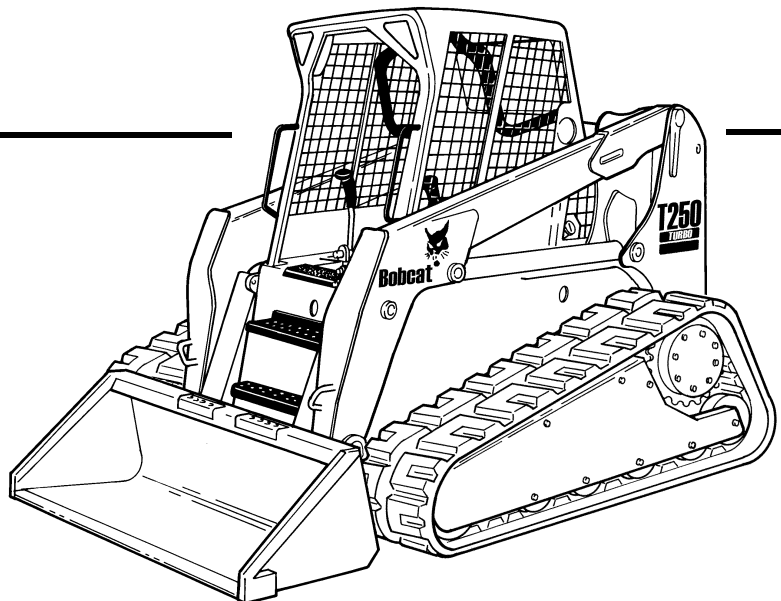

T250

TURBO

T250

TURBO

HIGH FLOW

Bobcat®

Service Manual

S/N 525611001 & Above
S/N 525711001 & Above

EQUIPPED WITH
BOBCAT INTERLOCK
CONTROL SYSTEM (BICS™)

6902724 (2-06)

IR Ingersoll Rand
Compact Vehicle Technologies

Printed in U.S.A.

© Bobcat Company 2006