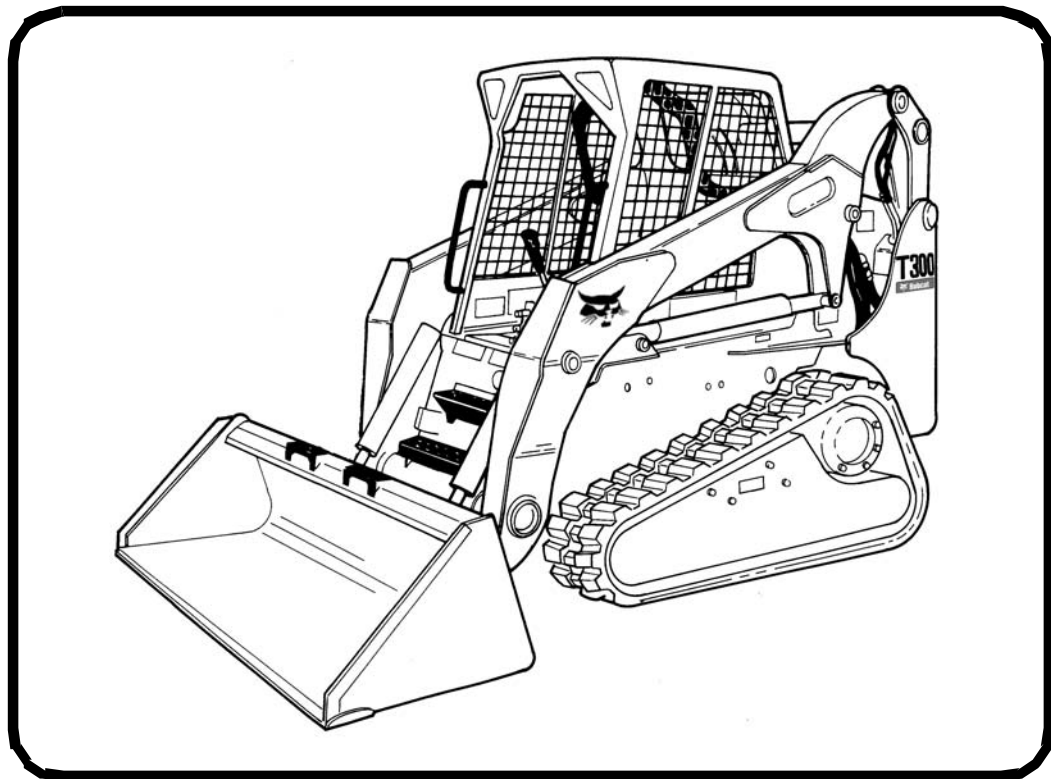

# T300 Compact Track Loader

---

**S/N A5GU20001 & Above**  
**S/N A5GV20001 & Above**

**EQUIPPED WITH  
BOBCAT INTERLOCK  
CONTROL SYSTEM (BICS™)**