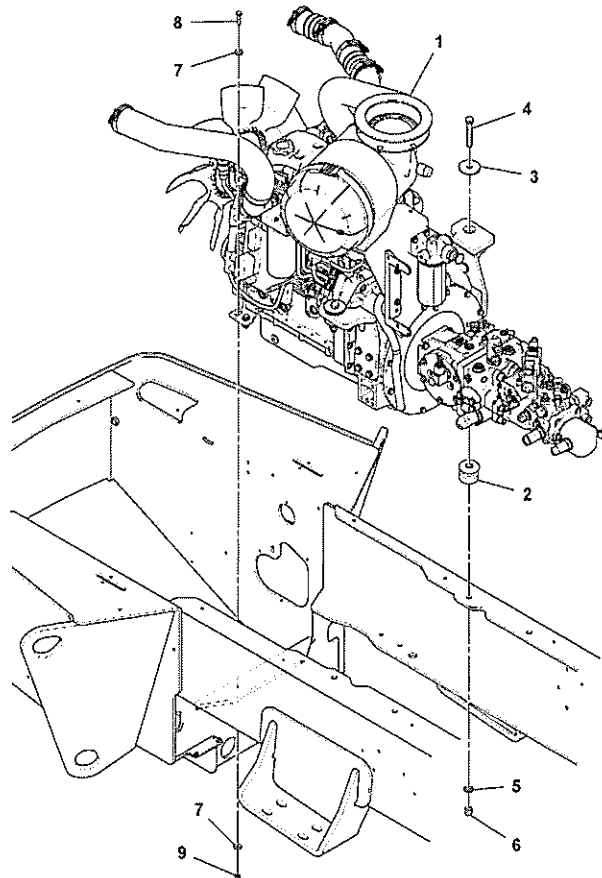

Date: <b>2014/1/15</b>	Image id: <b>1051284</b>	Catalogue: <b>20178</b>	Model: <b>SD100D</b>
Brand: <b>Volvo</b>	Serial: <b>197389-999999</b>	Group/Section: <b>210/100</b>	Title: <b>Engine Installation 13886551_80844749</b>

Section option	Kit	Option description
RM13886551		Engine Installation

Q1-Q5	Option	Option description	
Q1 43809854_0A01			

Pos	Part	Q1	Q2	Q3	Q4	Q5	PS	Kit	Description	Option(s)	Remark
1		1							Engine		See ref 210/150
2	RM59127720	2							Mounting plate		
3	RM58879768	2							Washer		
4	RM96739982	2							Hexagon screw		
5	RM96738612	2							Plain washer		
6	RM96704630	2							Nut		
7	RM96711833	8							Washer		
8	RM96704556	4							Hexagon screw		

Date: 2014/1/15	Image id: 1037396	Catalogue: 20178	Model: SD100D
Brand: Volvo	Serial: 197389-999999	Group/Section: 641/100	Title: Straight Pedestal Assembly 43924554_43927078_43927037_43888601_80837008