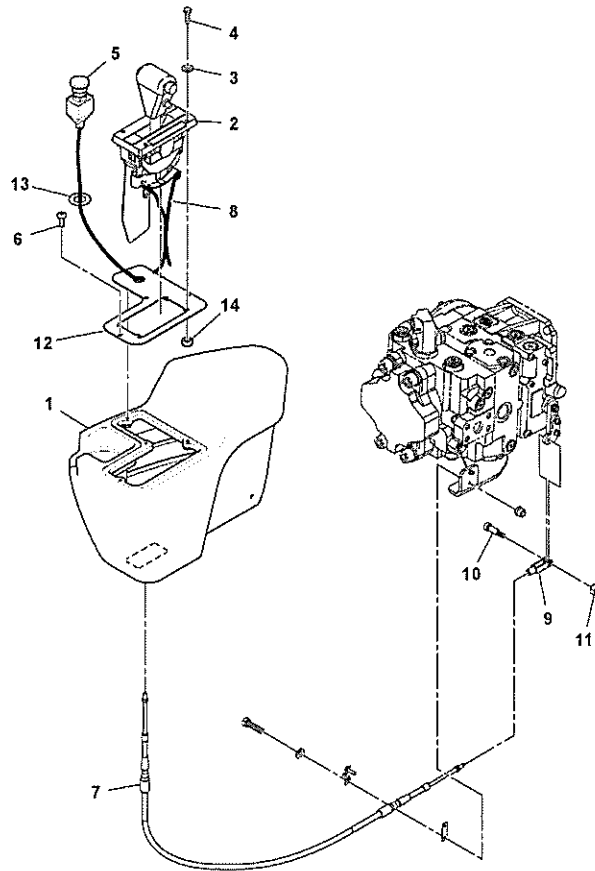

Section option	Kit	Option description
RM13886551		Engine Installation

Q1-Q5	Option	Option description	
Q1 43809854_0A01			

Pos	Part	Q1	Q2	Q3	Q4	Q5	PS	Kit	Description	Option(s)	Remark
1		1							Engine		See ref 210/150
2	RM59127720	2							Mounting plate		
3	RM58879768	2							Washer		
4	RM96739982	2							Hexagon screw		
5	RM96738612	2							Plain washer		
6	RM96704630	2							Nut		
7	RM96711833	8							Washer		
8	RM96704556	4							Hexagon screw		

Q1-Q5	Option	Option description	
Q1 13889258_0201			

Pos	Part	Q1	Q2	Q3	Q4	Q5	PS	Kit	Description	Option(s)	Remark
1		1							Engine		See ref 210/150
2	RM13887732	1	AM P						Relay		
3	RM96704564	4							Hexagon screw		
4	RM96704663	8							Washer		
5	RM96704598	5							Lock nut		
6	RM59087452	2							Decal		
7	RM95373973	REQ							Locking wire		

Date: <b>2014/1/15</b>	Image id: <b>1037293</b>	Catalogue: <b>20178</b>	Model: <b>SD100D</b>
Brand: <b>Volvo</b>	Serial: <b>197389-999999</b>	Group/Section: <b>424/100</b>	Title: <b>Control Console Assembly 13321401</b>

Date: 2014/1/15	Image id: 1037396	Catalogue: 20178	Model: SD100D
Brand: Volvo	Serial: 197389-999999	Group/Section: 641/100	Title: Straight Pedestal Assembly 43924554_43927078_43927037_43888601_80837008