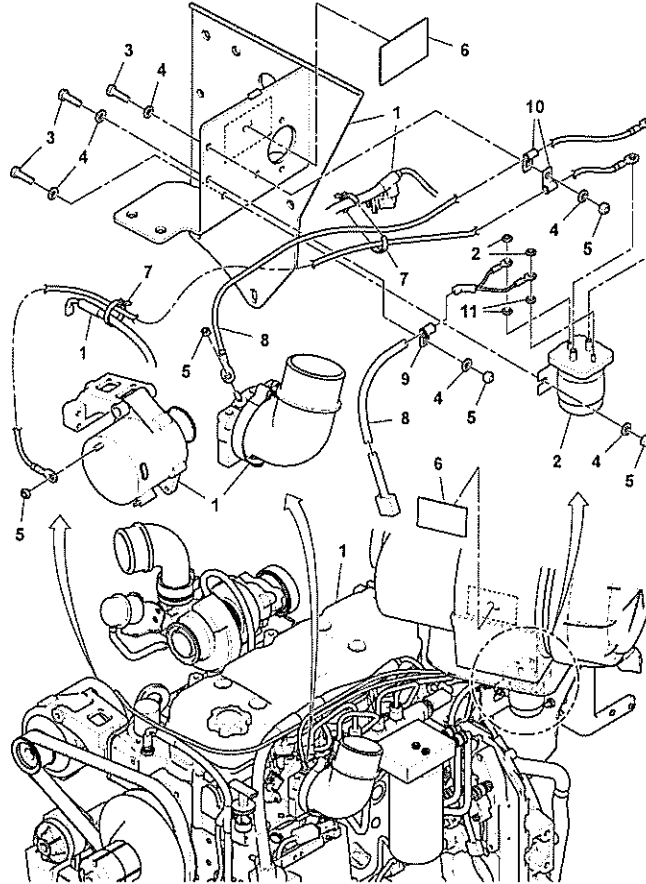

Date: 2014/1/15	Image id: 1051527	Catalogue: 20178	Model: SD100D
Brand: Volvo	Serial: 197389-999999	Group/Section: 333/100	Title: Grid Heater Installation 13889266

Section option	Kit	Option description
RM13889266		Grid Heater

Q1-Q5	Option	Option description	
Q1 13889258_0201			

Pos	Part	Q1	Q2	Q3	Q4	Q5	PS	Kit	Description	Option(s)	Remark
1		1							Engine		See ref 210/150
2	RM13887732	1	AM P						Relay		
3	RM96704564	4							Hexagon screw		
4	RM96704663	8							Washer		
5	RM96704598	5							Lock nut		
6	RM59087452	2							Decal		
7	RM95373973	REQ							Locking wire