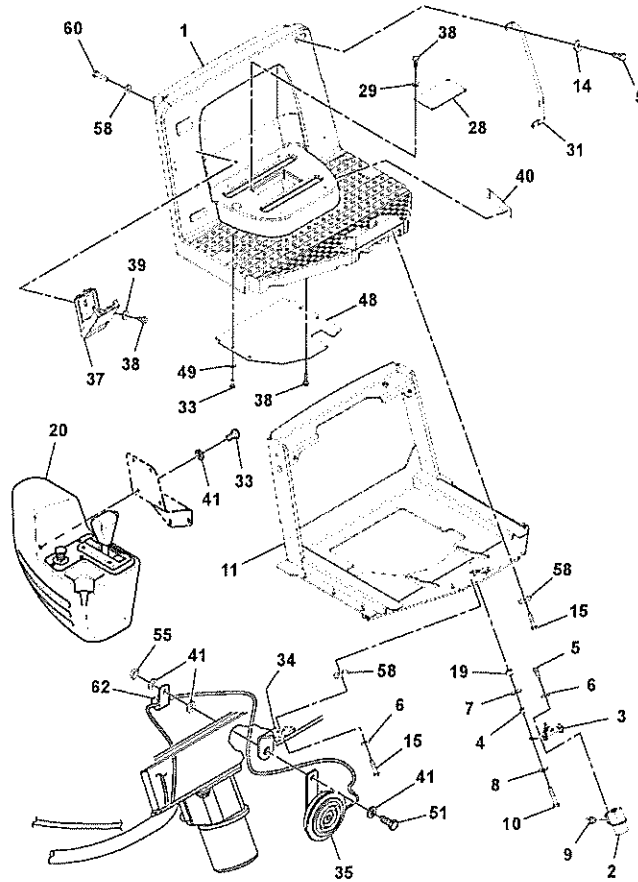

Date: 2014/1/15	Image id: 1051330	Catalogue: 20178	Model: SD100D
Brand: Volvo	Serial: 197389-999999	Group/Section: 810/50	Title: Operator's Platform Installation S/N 197961-43978162_43978170

Q1-Q5	Option	Option description	
Q1 43974914_0001			

Pos	Part	Q1	Q2	Q3	Q4	Q5	PS	Kit	Description	Option(s)	Remark
1	RM43845767	1							Platform		
2	RM43844588	1							Valve		
	RM54747340	1							•Sealing kit		
3	RM13167721	1							Mounting plate		
4	RM59424309	4							Rubber damper		
5	RM96702279	7							Hexagon screw		
6	RM96741046	10							Plain washer		
7	RM59437079	4							Washer		
8	RM59437087	4							Washer		
9	RM95303368	4							Adapter