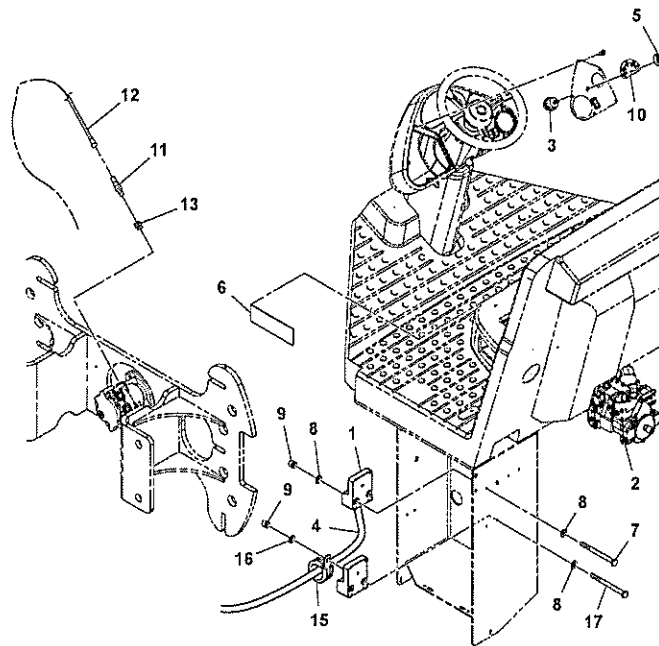

Date: 2014/1/15	Image id: 1037312	Catalogue: 20178	Model: SD100D
Brand: Volvo	Serial: 197389-999999	Group/Section: 983/100	Title: Variable Frequency/dual Amplitude Installation 59287458_13519004_13225693_80812860

Section option	Kit	Option description
RM13519004		Variable frequency, dual amplitude
RM59287458		Variable frequency, dual amplitude

Section footnote 2586) Optional

Q1-Q5	Option	Option description	
Q1 13233614_OF01			

Pos	Part	Q1	Q2	Q3	Q4	Q5	PS	Kit	Description	Option(s)	Remark
1	RM43955483	1							Micro controller		
	RM43955491	1							Micro controller		SD-105F
2	RM43844695	1							Piston pump		See ref 777/650
	RM13223912	1							Pump		SD-100D EU See ref 777/750