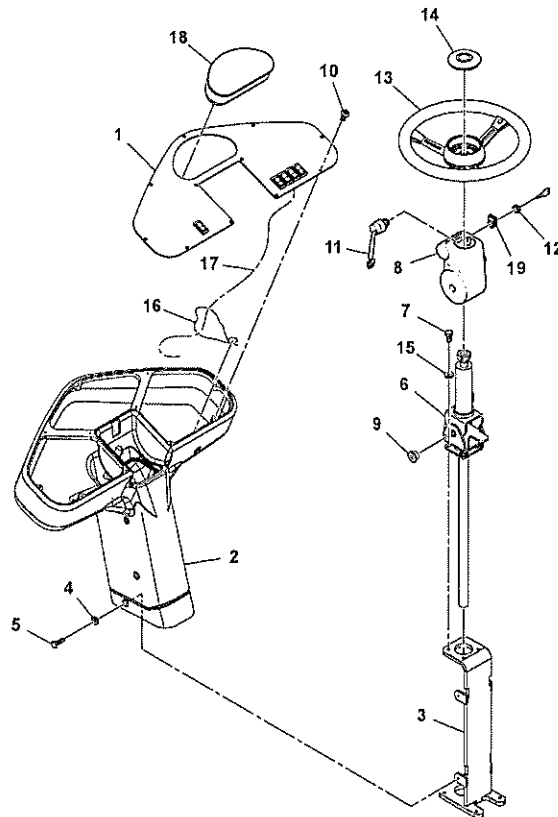

Q1-Q5	Option	Option description	
Q1 13889258_0201			

Pos	Part	Q1	Q2	Q3	Q4	Q5	PS	Kit	Description	Option(s)	Remark
1		1							Engine		See ref 210/150
2	RM13887732	1	AM P						Relay		
3	RM96704564	4							Hexagon screw		
4	RM96704663	8							Washer		
5	RM96704598	5							Lock nut		
6	RM59087452	2							Decal		
7	RM95373973	REQ							Locking wire		

Date: <b>2014/1/15</b>	Image id: <b>1037293</b>	Catalogue: <b>20178</b>	Model: <b>SD100D</b>
Brand: <b>Volvo</b>	Serial: <b>197389-999999</b>	Group/Section: <b>424/100</b>	Title: <b>Control Console Assembly 13321401</b>

Q1-Q5	Option	Option description	
Q1 13169743_OF01			

Pos	Part	Q1	Q2	Q3	Q4	Q5	PS	Kit	Description	Option(s)	Remark
1	RM43908573	1							Control box		
2	RM43843556	1							Control lever		
	RM13266895	2							•Switch		
	RM13382445	1							•Switch		VIB
3	RM96738554	4							Plain washer		
4	RM96702386	4							Hexagon screw		
5		1							Emergency Stop		See ref 364/100
6	RM59148569	4							Hex. socket screw		
7	RM13304902	1							Cable		
8	RM13304944	1							Cable harness		
9	RM59929059	1							Clevis		

Date: 2014/1/15	Image id: 1037396	Catalogue: 20178	Model: SD100D
Brand: Volvo	Serial: 197389-999999	Group/Section: 641/100	Title: Straight Pedestal Assembly 43924554_43927078_43927037_43888601_80837008