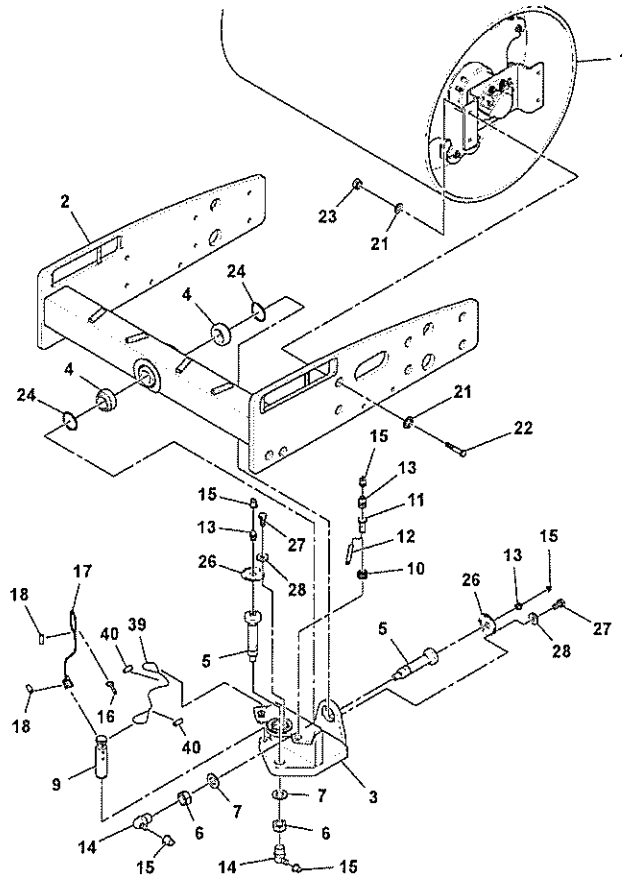

Date: 2014/1/15	Image id: 1037578	Catalogue: 20178	Model: SD100D
Brand: Volvo	Serial: 197389-999999	Group/Section: 711/50	Title: Front Frame Installation S/N 198675- 43899566

Q1-Q5	Option	Option description	
Q1 43899574_OC01			

Pos	Part	Q1	Q2	Q3	Q4	Q5	PS	Kit	Description	Option(s)	Remark
1											See footnote 2486)
2	RM43890755	1							Frame		
3	RM43859396	1							Swivel		
4	RM43897362	2							Bearing		
5	RM43855071	2							Pin		
6	RM59003442	2							Nut		
7	RM59299768	2							Washer		
9	RM59298208	1							Lock pin		
10	RM59450528	2							Bushing		
11	RM59190975	2							Pivot pin		
12	RM95098679	2							Spring pin